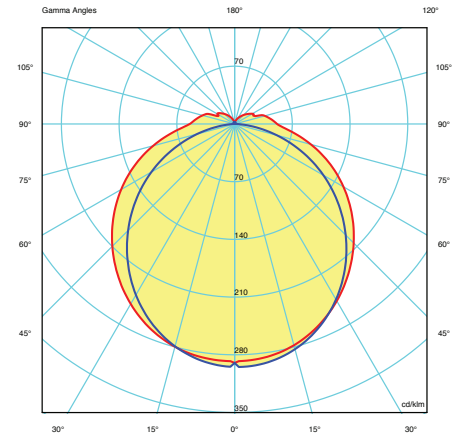

OPTIONAL FEATURES

Microwave motion dimming sensor
On-off sensor

DIMENSIONS

Length (mm)	Width (mm)	Height (mm)
1269	108	45
669	108	45

ORDER CODE

BB-20-40
BB-20-60
BB-40-40
BB-40-60

PHOTOMETRICS

180.0 ——— 0.0
270.0 ——— 90.0