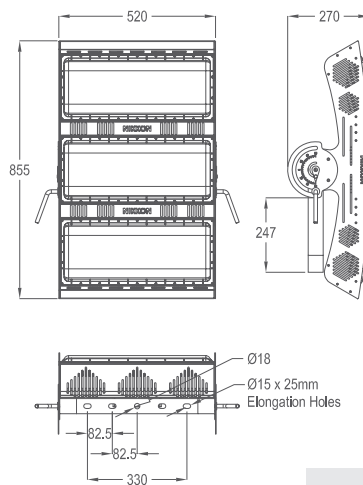

LEDXION AEROS HEAVY DUTY HIGH WATTAGE FLOODLIGHT

LEDXION K10130 360W

LEDXION K10131 540W

LUMINAIRE SPECIFICATIONS

• Power	360W 540W
• Fitting Material	304 Grade Stainless Steel
• Optical Cover	High Transparency Polycarbonate
• Ingress Protection	IP66
• Impact Protection	IK08
• Voltage	220 ~ 240 Vac 50 / 60Hz
• Electrical Safety Class	Class I
• Operating Temperature	-30 ~ +45°C
• Installation	Mounting Bracket
• Surge Protections	10KV, 20KA
• Beam Angle	51° (MB51) 19° (NB19)

APPLICATION

- Sport & Facade Lightings, Jetties, Highmasts, Sea Ports, Tower Cranes & Stadium Lightings

MEASUREMENT & ORDER CODE

LEDXION K10130 360W

LEDXION K10131 540W

Control Gear

WATTAGE	ORDER CODE	CARTON DIMENSION (L x W x H) mm	NETT WEIGHT
360W	K10130 360W	672 x 576 x 330 520 x 350 x 215 (Control Gear)	19.0 kg + 9.0 kg (RCG)
540W	K10131 540W	951 x 596 x 330 520 x 350 x 215 (Control Gear)	23.0 kg + 10.0 kg (RCG)