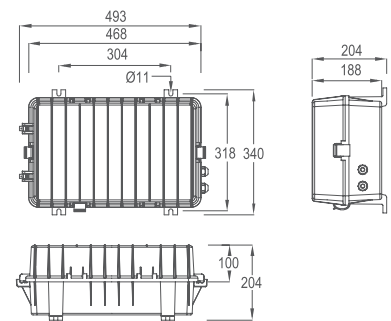

LEDXION AEROS HEAVY DUTY HIGH WATTAGE FLOODLIGHT

LEDXION K10130 360W

LEDXION K10131 540W

LUMINAIRE SPECIFICATIONS

• Power	360W 540W
• Fitting Material	304 Grade Stainless Steel
• Optical Cover	High Transparency Polycarbonate
• Ingress Protection	IP66
• Impact Protection	IK08
• Voltage	220 ~ 240 Vac 50 / 60Hz
• Electrical Safety Class	Class I
• Operating Temperature	-30 ~ +45°C
• Installation	Mounting Bracket
• Surge Protections	10KV, 20KA
• Beam Angle	51° (MB51) 19° (NB19)

APPLICATION

- Sport & Facade Lightings, Jetties, Highmasts, Sea Ports, Tower Cranes & Stadium Lightings

MEASUREMENT & ORDER CODE

LEDXION K10130 360W

LEDXION K10131 540W

Control Gear

WATTAGE	ORDER CODE	CARTON DIMENSION (L x W x H) mm	NETT WEIGHT
360W	K10130 360W	672 x 576 x 330 520 x 350 x 215 (Control Gear)	19.0 kg + 9.0 kg (RCG)
540W	K10131 540W	951 x 596 x 330 520 x 350 x 215 (Control Gear)	23.0 kg + 10.0 kg (RCG)