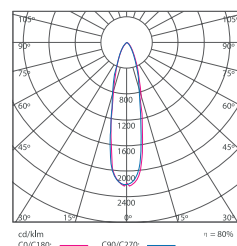

APPLICATION

- Sport & Facade Lightings, Jetties, Highmasts, Sea Ports, Tower Cranes & Stadium Lightings

MEASUREMENT & ORDER CODE

LEDXION K10130 360W

LEDXION K10131 540W

Control Gear

WATTAGE	ORDER CODE	CARTON DIMENSION (L x W x H) mm	NETT WEIGHT
360W	K10130 360W	672 x 576 x 330 520 x 350 x 215 (Control Gear)	19.0 kg + 9.0 kg (RCG)
540W	K10131 540W	951 x 596 x 330 520 x 350 x 215 (Control Gear)	23.0 kg + 10.0 kg (RCG)

* Please indicate LED color temperature and optic when ordering.

PHOTOMETRIC

LEDXION K10130 360W

LEDXION K10131 540W

WATTAGE	NO. OF LEDS	TYPICAL LUMINOUS FLUX @ 700 mA	TYPICAL WATTAGE
360W	168	36850	388
540W	252	56500	585