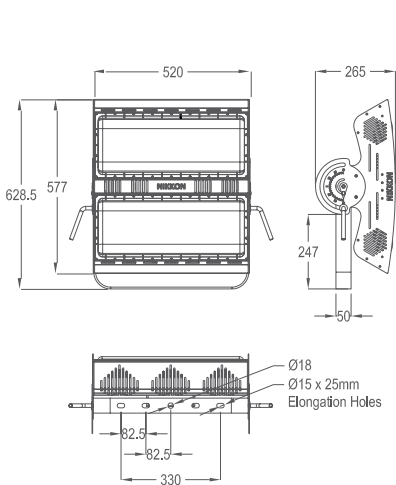

LEDXION AEROS HEAVY DUTY HIGH WATTAGE FLOODLIGHT

LEDXION K10130 360W

LEDXION K10131 540W

LUMINAIRE SPECIFICATIONS

• Power	360W 540W
• Fitting Material	304 Grade Stainless Steel
• Optical Cover	High Transparency Polycarbonate
• Ingress Protection	IP66
• Impact Protection	IK08
• Voltage	220 ~ 240 Vac 50 / 60Hz
• Electrical Safety Class	Class I
• Operating Temperature	-30 ~ +45°C
• Installation	Mounting Bracket
• Surge Protections	10KV, 20KA
• Beam Angle	51° (MB51) 19° (NB19)

APPLICATION

- Sport & Facade Lightings, Jetties, Highmasts, Sea Ports, Tower Cranes & Stadium Lightings

MEASUREMENT & ORDER CODE

LEDXION K10130 360W

LEDXION K10131 540W

Control Gear

WATTAGE	ORDER CODE	CARTON DIMENSION (L x W x H) mm	NETT WEIGHT
360W	K10130 360W	672 x 576 x 330 520 x 350 x 215 (Control Gear)	19.0 kg + 9.0 kg (RCG)
540W	K10131 540W	951 x 596 x 330 520 x 350 x 215 (Control Gear)	23.0 kg + 10.0 kg (RCG)