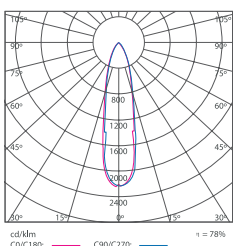

LEDXION AEROS HEAVY DUTY HIGH WATTAGE FLOODLIGHT

LEDXION K10130 360W

LEDXION K10131 540W

LUMINAIRE SPECIFICATIONS

• Power	360W 540W
• Fitting Material	304 Grade Stainless Steel
• Optical Cover	High Transparency Polycarbonate
• Ingress Protection	IP66
• Impact Protection	IK08
• Voltage	220 ~ 240 Vac 50 / 60Hz
• Electrical Safety Class	Class I
• Operating Temperature	-30 ~ +45°C
• Installation	Mounting Bracket
• Surge Protections	10KV, 20KA
• Beam Angle	51° (MB51) 19° (NB19)

LED MODULE SPECIFICATIONS

• Color Temperature	3000K Warm White 4000K Neutral White 5300K Cool White
• Color Rendering Index (CRI)	>70 Cool White & Neutral White >80 Warm White
• L70	100,000 Hrs @ 25°C
• PCB Material	Ceramic (Alumina Substrate)
• PCB Trace	Silver Conductor (Ag)
• SMD Connector	WAGO 2060 Series

APPLICATION

- Sport & Facade Lightings, Jetties, Highmasts, Sea Ports, Tower Cranes & Stadium Lightings

MEASUREMENT & ORDER CODE

LEDXION K10130 360W

LEDXION K10131 540W

Control Gear

WATTAGE	ORDER CODE	CARTON DIMENSION (L x W x H) mm	NETT WEIGHT
360W	K10130 360W	672 x 576 x 330 520 x 350 x 215 (Control Gear)	19.0 kg + 9.0 kg (RCG)
540W	K10131 540W	951 x 596 x 330 520 x 350 x 215 (Control Gear)	23.0 kg + 10.0 kg (RCG)

* Please indicate LED color temperature and optic when ordering.

PHOTOMETRIC

LEDXION K10130 360W

LEDXION K10131 540W

WATTAGE	NO. OF LEDS	TYPICAL LUMINOUS FLUX @ 700 mA	TYPICAL WATTAGE
360W	168	36850	388
540W	252	56500	585