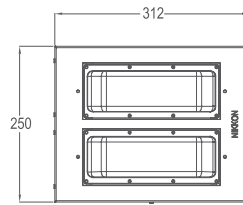

APPLICATION

- Petrol Kiosks, Toll Plazas, Canopy Lightings, Multipurpose Halls, Warehouses, Gymnasiums & Exhibition Halls

MEASUREMENT & ORDER CODE

WATTAGE	ORDER CODE	CARTON DIMENSION (L x W x H) mm	NETT WEIGHT
40W	K03107 40W	340 x 230 x 193	4.2 kg
80W	K03107 80W	360 x 275 x 193	5.0 kg
120W	K03107 120W	405 x 350 x 193	7.0 kg
160W	K03107 160W	490 x 350 x 193	9.4 kg

* All result tested base on 5300K CCT LEDs.

DIMENSION

PHOTOMETRIC

LEDXION K03107 40W

LEDXION K03107 80W

LEDXION K03107 40W

LEDXION K03107 80W

LEDXION K03107 120W