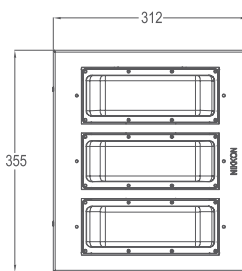

LEDXION K03107 160W

LEDXION K03107 120W

LEDXION K03107 160W