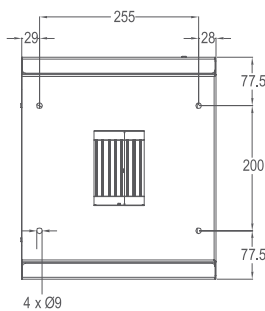

LEDXION K03107 160W

LEDXION K03107 120W

LEDXION K03107 160W