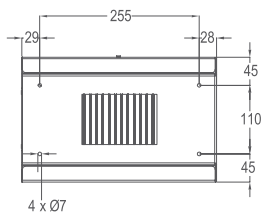

APPLICATION

- Petrol Kiosks, Toll Plazas, Canopy Lightings, Multipurpose Halls, Warehouses, Gymnasiums & Exhibition Halls

MEASUREMENT & ORDER CODE

WATTAGE	ORDER CODE	CARTON DIMENSION (L x W x H) mm	NETT WEIGHT
40W	K03107 40W	340 x 230 x 193	4.2 kg
80W	K03107 80W	360 x 275 x 193	5.0 kg
120W	K03107 120W	405 x 350 x 193	7.0 kg
160W	K03107 160W	490 x 350 x 193	9.4 kg

* All result tested base on 5300K CCT LEDs.

DIMENSION

PHOTOMETRIC

LEDXION K03107 40W

LEDXION K03107 80W

LEDXION K03107 40W

LEDXION K03107 80W

LEDXION K03107 120W