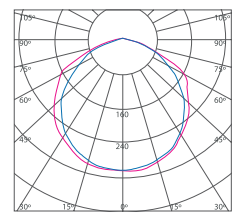

* Please indicate LED color temperature when ordering.
* Programmable dimming LED driver is available upon request.

PHOTOMETRIC

WATTAGE	NO. OF LEDS	TYPICAL LUMINOUS FLUX @ 700 mA	TYPICAL WATTAGE
40W	18	4500	42
80W	36	8200	85
120W	54	12100	123
160W	72	16300	169

* All result tested base on 5300K CCT LEDs.

DIMENSION

PHOTOMETRIC

LEDXION K03107 40W

LEDXION K03107 80W

LEDXION K03107 40W

LEDXION K03107 80W

LEDXION K03107 120W