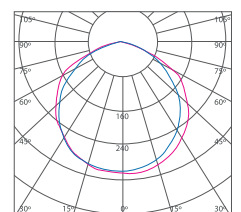

LEDXION K03107 120W

LEDXION K03107 160W