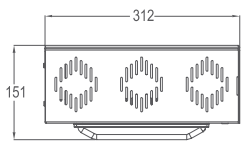

APPLICATION

- Petrol Kiosks, Toll Plazas, Canopy Lightings, Multipurpose Halls, Warehouses, Gymnasiums & Exhibition Halls

MEASUREMENT & ORDER CODE

WATTAGE	ORDER CODE	CARTON DIMENSION (L x W x H) mm	NETT WEIGHT
40W	K03107 40W	340 x 230 x 193	4.2 kg
80W	K03107 80W	360 x 275 x 193	5.0 kg
120W	K03107 120W	405 x 350 x 193	7.0 kg
160W	K03107 160W	490 x 350 x 193	9.4 kg

* All result tested base on 5300K CCT LEDs.

DIMENSION

PHOTOMETRIC

LEDXION K03107 40W

LEDXION K03107 80W

LEDXION K03107 40W

LEDXION K03107 80W

LEDXION K03107 120W