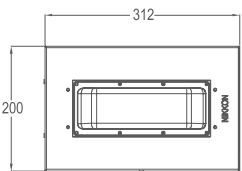

APPLICATION

- Petrol Kiosks, Toll Plazas, Canopy Lightings, Multipurpose Halls, Warehouses, Gymnasiums & Exhibition Halls

MEASUREMENT & ORDER CODE

WATTAGE	ORDER CODE	CARTON DIMENSION (L x W x H) mm	NETT WEIGHT
40W	K03107 40W	340 x 230 x 193	4.2 kg
80W	K03107 80W	360 x 275 x 193	5.0 kg
120W	K03107 120W	405 x 350 x 193	7.0 kg
160W	K03107 160W	490 x 350 x 193	9.4 kg

* All result tested base on 5300K CCT LEDs.

DIMENSION

PHOTOMETRIC

LEDXION K03107 40W

LEDXION K03107 80W

LEDXION K03107 40W

LEDXION K03107 80W

LEDXION K03107 120W