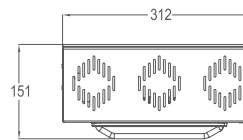

LEDXION K03107 160W