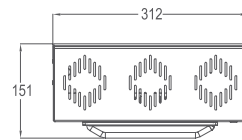

LEDXION K03107 120W