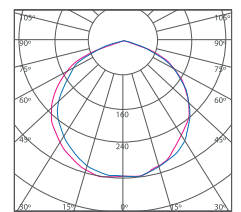

* All result tested base on 5300K CCT LEDs.

DIMENSION

PHOTOMETRIC

LEDXION K03107 40W

LEDXION K03107 80W

LEDXION K03107 40W

LEDXION K03107 80W

LEDXION K03107 120W