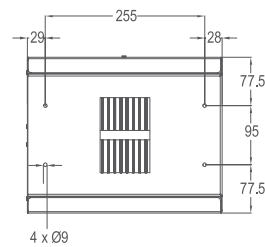

APPLICATION

- Petrol Kiosks, Toll Plazas, Canopy Lightings, Multipurpose Halls, Warehouses, Gymnasiums & Exhibition Halls

MEASUREMENT & ORDER CODE

WATTAGE	ORDER CODE	CARTON DIMENSION (L x W x H) mm	NETT WEIGHT
40W	K03107 40W	340 x 230 x 193	4.2 kg
80W	K03107 80W	360 x 275 x 193	5.0 kg
120W	K03107 120W	405 x 350 x 193	7.0 kg
160W	K03107 160W	490 x 350 x 193	9.4 kg

* All result tested base on 5300K CCT LEDs.

DIMENSION

PHOTOMETRIC

LEDXION K03107 40W

LEDXION K03107 80W

LEDXION K03107 40W

LEDXION K03107 80W

LEDXION K03107 120W