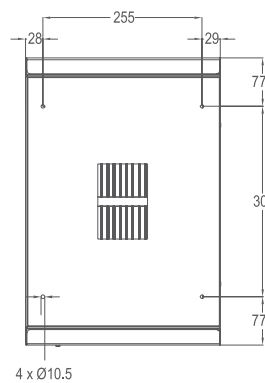

LEDXION K03107 120W

LEDXION K03107 160W