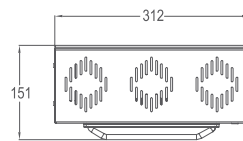

APPLICATION

- Petrol Kiosks, Toll Plazas, Canopy Lightings, Multipurpose Halls, Warehouses, Gymnasiums & Exhibition Halls

MEASUREMENT & ORDER CODE

WATTAGE	ORDER CODE	CARTON DIMENSION (L x W x H) mm	NETT WEIGHT
40W	K03107 40W	340 x 230 x 193	4.2 kg
80W	K03107 80W	360 x 275 x 193	5.0 kg
120W	K03107 120W	405 x 350 x 193	7.0 kg
160W	K03107 160W	490 x 350 x 193	9.4 kg

* All result tested base on 5300K CCT LEDs.

DIMENSION

PHOTOMETRIC

LEDXION K03107 40W

LEDXION K03107 80W

LEDXION K03107 40W

LEDXION K03107 80W

LEDXION K03107 120W