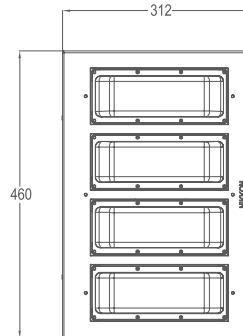

LEDXION K03107 160W

LEDXION K03107 120W

LEDXION K03107 160W