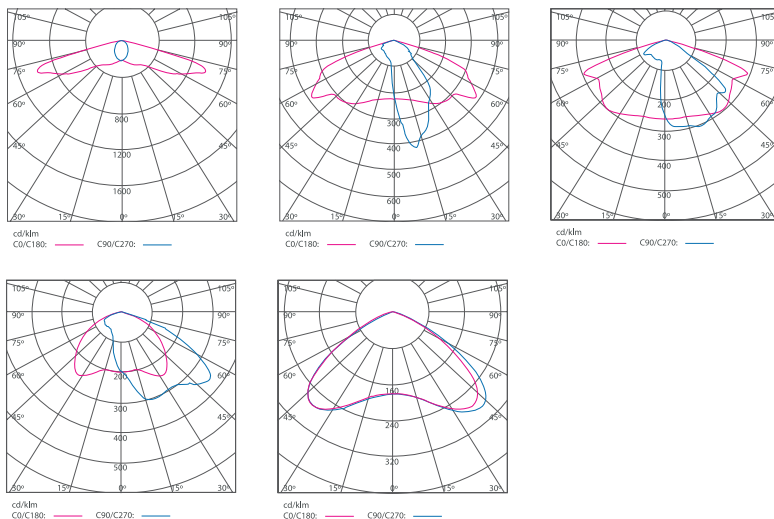

PHOTOMETRIC

LEDXION K09220 EA 125W (Type I, II, III, IV & V)

WATTAGE	NO. OF LEDS	TYPICAL LUMINOUS FLUX @ 700 mA	TYPICAL WATTAGE
125W	60	14241	132
150W	72	17197	160

* All result tested base on 5300K CCT LEDs.

Note: All specifications are subject to change without prior notice for product improvement. Images, pictures, and illustrations used are for illustrative purposes only and the color printed in the brochure may differ from the actual product.