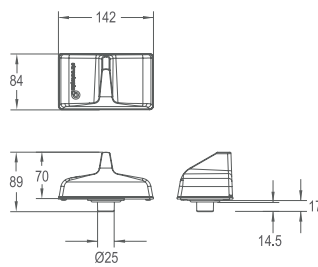

MEASUREMENT & ORDER CODE

LEDXION K09220 EA 150W

Light Control Unit

WATTAGE	ORDER CODE	CARTON DIMENSION (L x W x H) mm	NETT WEIGHT
125W	K09220 EA 125W	800 x 380 x 200	11.0 kg
150W	K09220 EA 150W	800 x 380 x 200	11.0 kg