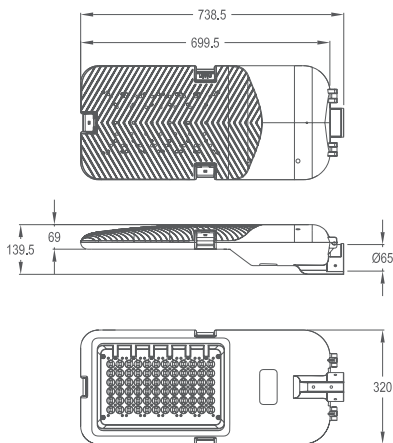

LUMINAIRE SPECIFICATIONS

• Power	125W 150W
• Fitting Material	Die-cast aluminium Non-corrosive
• Fitting Color	Dark Gray, Akzo Nobel RAL7012
• Optical Cover	95% Transparency Tempered Glass
• Ingress Protection	IP66
• Impact Protection	IK08
• Voltage	220 ~ 240 Vac 50 / 60Hz
• Electrical Safety Class	Class I
• Operating Temperature	-30 ~ +45°C
• Installation	Ø48 - 60mm Side Entry
• Surge Protections	10KV, 20KA

MEASUREMENT & ORDER CODE

LEDXION K09220 EA 150W

Light Control Unit

WATTAGE	ORDER CODE	CARTON DIMENSION (L x W x H) mm	NETT WEIGHT
125W	K09220 EA 125W	800 x 380 x 200	11.0 kg
150W	K09220 EA 150W	800 x 380 x 200	11.0 kg