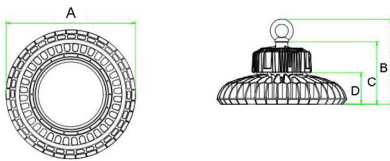

APPLICATION

- Eateries, Retails, Hallways, Storage Rooms & Halls

DIMENSION

| WATTAGE | ORDER CODE | A | B | C | D |
|---------|-------------|--------|--------|--------|-------|
| 100W | K14107 100W | 280 mm | 185 mm | 135 mm | 69 mm |
| 150W | K14108 150W | 340 mm | 187 mm | 138 mm | 71 mm |
| 200W | K14109 200W | 400 mm | 196 mm | 147 mm | 76 mm |
| 240W | K14109 240W | 400 mm | 196 mm | 147 mm | 76 mm |

PHOTOMETRIC

Medium Beam

cd/klm
C0/C180: — C90/C270: —

Wide Beam

cd/klm
C0/C180: — C90/C270: —

| WATTAGE | TYPICAL LUMINOUS FLUX @ 700 mA | TYPICAL WATTAGE | CARTON DIMENSION (L x W x H) mm | NETT WEIGHT |
|---------|--------------------------------|-----------------|---------------------------------|-------------|
| 100W | 12700 | 100 | 330 x 330 x 205 | 3.5 kg |
| 150W | 20100 | 150 | 390 x 390 x 205 | 5.3 kg |
| 200W | 26400 | 200 | 445 x 445 x 215 | 7.0 kg |
| 240W | 30600 | 240 | 445 x 445 x 215 | 7.0 kg |