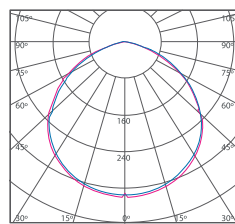

APPLICATION

- Eateries, Retails, Hallways, Storage Rooms & Halls

DIMENSION

| WATTAGE | ORDER CODE | A | B | C | D |
|---------|-------------|--------|--------|--------|-------|
| 100W | K14107 100W | 280 mm | 185 mm | 135 mm | 69 mm |
| 150W | K14108 150W | 340 mm | 187 mm | 138 mm | 71 mm |
| 200W | K14109 200W | 400 mm | 196 mm | 147 mm | 76 mm |
| 240W | K14109 240W | 400 mm | 196 mm | 147 mm | 76 mm |

PHOTOMETRIC

Medium Beam

cd/klm
C0/C180: — C90/C270: —

Wide Beam

cd/klm
C0/C180: — C90/C270: —

| WATTAGE | TYPICAL LUMINOUS FLUX @ 700 mA | TYPICAL WATTAGE | CARTON DIMENSION (L x W x H) mm | NETT WEIGHT |
|---------|--------------------------------|-----------------|---------------------------------|-------------|
| 100W | 12700 | 100 | 330 x 330 x 205 | 3.5 kg |
| 150W | 20100 | 150 | 390 x 390 x 205 | 5.3 kg |
| 200W | 26400 | 200 | 445 x 445 x 215 | 7.0 kg |
| 240W | 30600 | 240 | 445 x 445 x 215 | 7.0 kg |