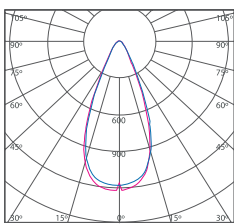

APPLICATION

- Eateries, Retails, Hallways, Storage Rooms & Halls

DIMENSION

| WATTAGE | ORDER CODE | A | B | C | D |
|---------|-------------|--------|--------|--------|-------|
| 100W | K14107 100W | 280 mm | 185 mm | 135 mm | 69 mm |
| 150W | K14108 150W | 340 mm | 187 mm | 138 mm | 71 mm |
| 200W | K14109 200W | 400 mm | 196 mm | 147 mm | 76 mm |
| 240W | K14109 240W | 400 mm | 196 mm | 147 mm | 76 mm |

PHOTOMETRIC

Medium Beam

cd/klm
C0/C180: — C90/C270: —

Wide Beam

cd/klm
C0/C180: — C90/C270: —

| WATTAGE | TYPICAL LUMINOUS FLUX @ 700 mA | TYPICAL WATTAGE | CARTON DIMENSION (L x W x H) mm | NETT WEIGHT |
|---------|--------------------------------|-----------------|---------------------------------|-------------|
| 100W | 12700 | 100 | 330 x 330 x 205 | 3.5 kg |
| 150W | 20100 | 150 | 390 x 390 x 205 | 5.3 kg |
| 200W | 26400 | 200 | 445 x 445 x 215 | 7.0 kg |
| 240W | 30600 | 240 | 445 x 445 x 215 | 7.0 kg |